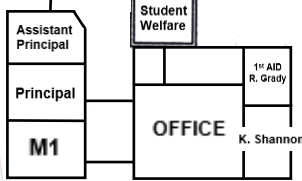

Patterson Lakes Primary School

2021 SCHOOL MAP

SCHOOL OVAL

Year 4-6 Adventure Playground

Year 2&3 Adventure Playground

Foundation & 1 Grassed Playing Area

STAFF CAR PARK