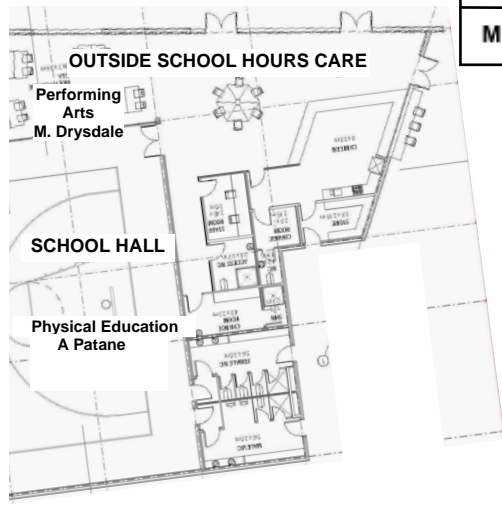

Patterson Lakes Primary School

2021 SCHOOL MAP

SCHOOL OVAL

Year 4-6 Adventure Playground

Year 2&3 Adventure Playground

Foundation & 1 Grassed Playing Area

STAFF CAR PARK